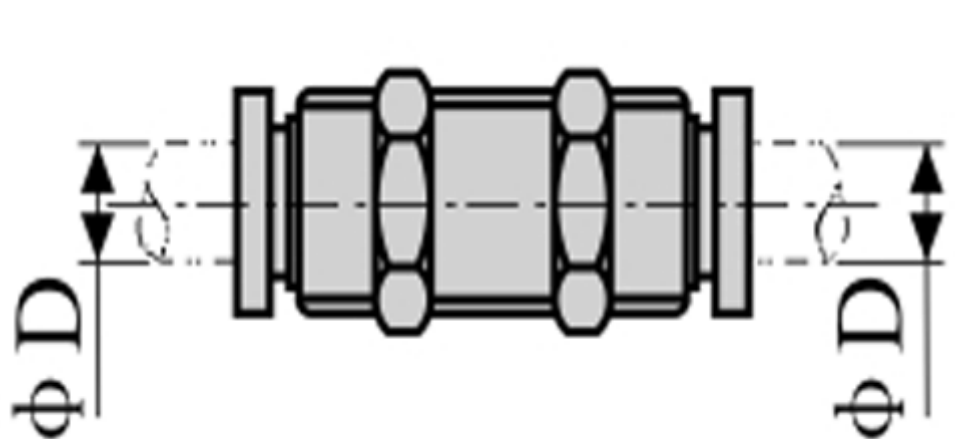

Article number: 58EPM10

Description: Fitting EPM10

Bulkhead union connector, tube diameter 10

Measures

D = 10